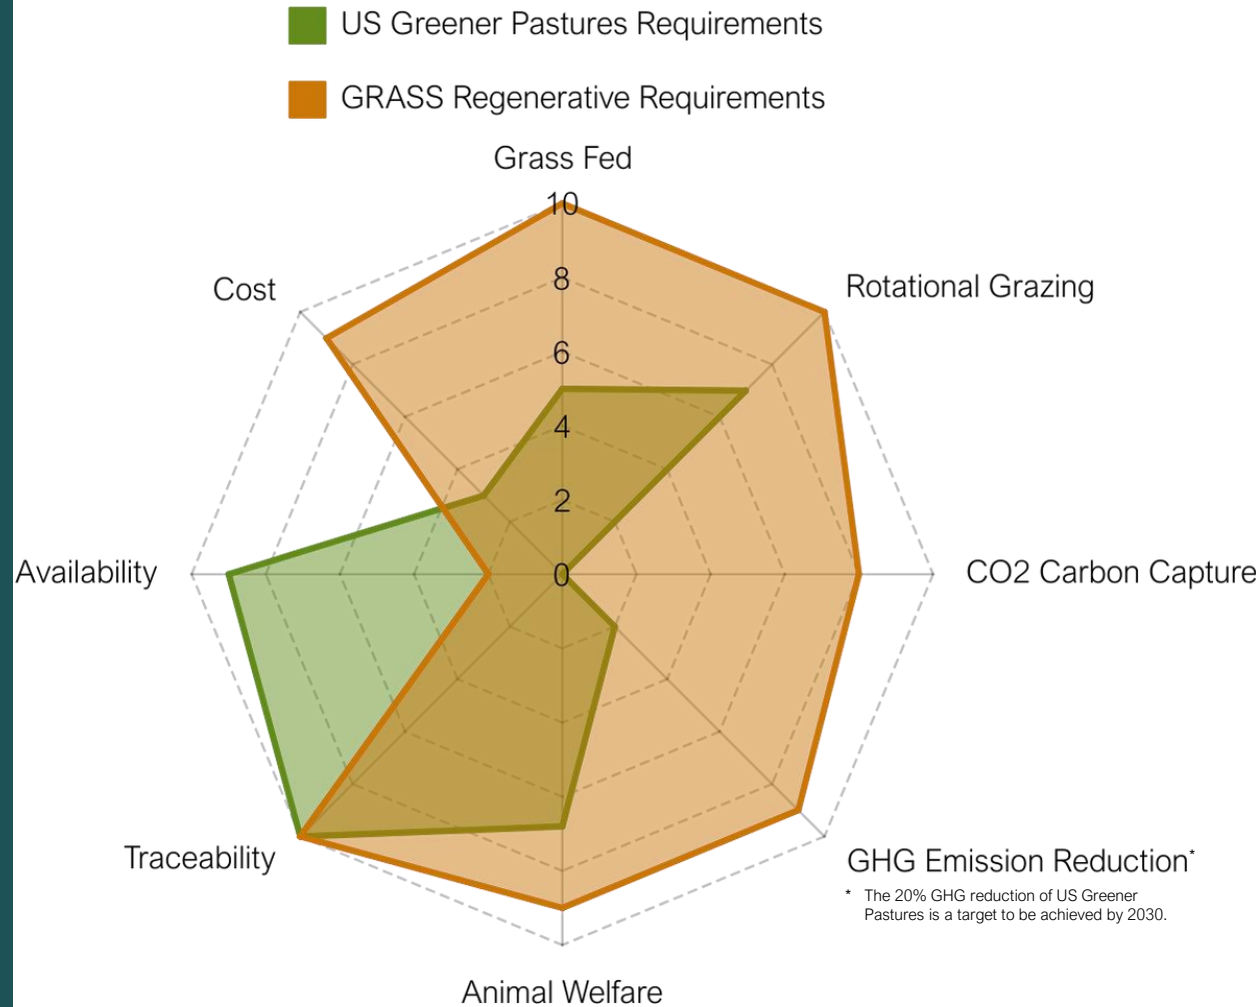

ISA is integrated with the TrusTrace traceability platform.

Greener Pastures Protocol

ISA Hide Sourcing Policy

ISA Hide Sourcing Traceability Map

The only way to validate GHG emissions is through traceability

US beef LCA system boundaries, commodity flows and spatial extent of environmental impact estimation

Source - <https://www.nature.com/articles/s43016-024-01031-9/figures/1>

Transparent and responsible farming and ranching practices are essential for developing a more sustainable world.

They contribute to building climate resilience, supporting conservation efforts, and preserving biodiversity.

Did you know?

Greener Pastures™
hides meet many
Regenerative
requirements, have
lower cost and
higher availability.

Supporting responsible cattle farming practices not only improves the livelihoods and communities of farmers and ranchers but also contributes to the overall well-being of the environment.

ISA nextgenmaterials