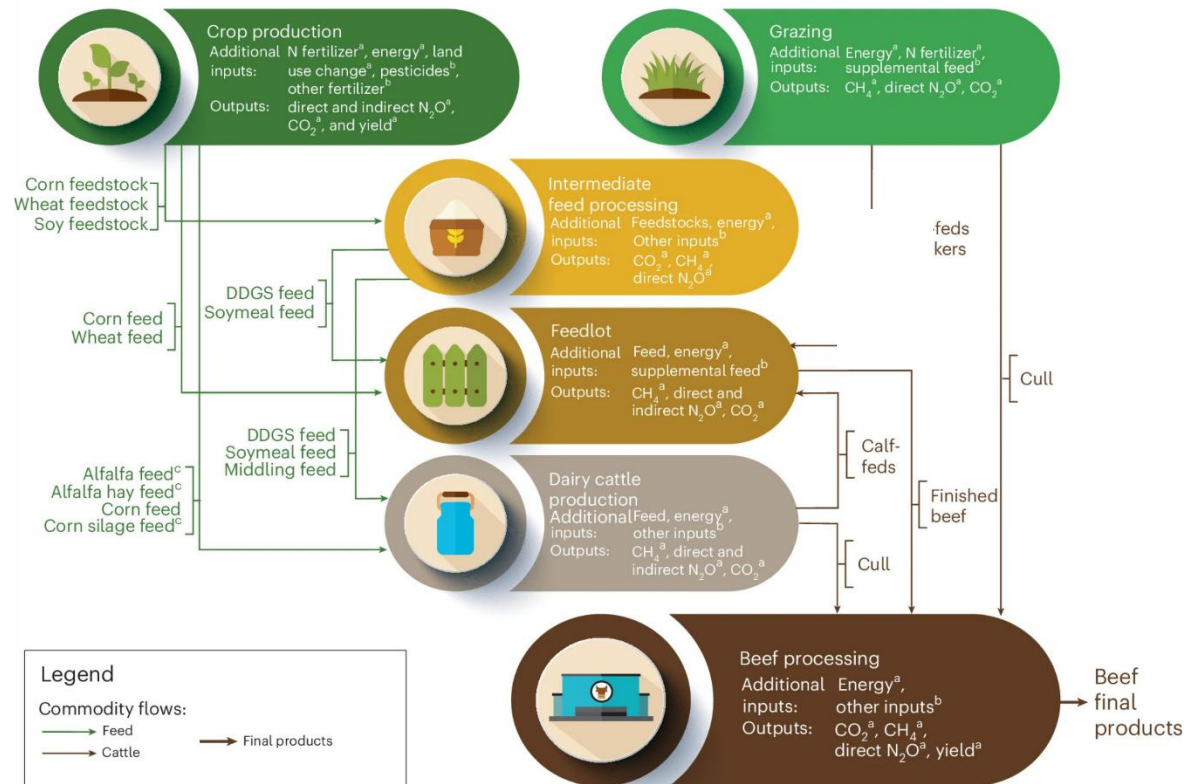

Pioneering Solutions

There is no industry standard protocol for cattlehide traceability to birth farm, ISA independently developed **Greener Pastures™** to provide an effective solution.

We have committed to achieving 100% traceability from the birth farm for hides sourced from South America by the year 2030.

ISA is integrated with the TrusTrace traceability platform.

Greener Pastures Protocol

ISA Hide Sourcing Policy

ISA Hide Sourcing Traceability Map

The only way to validate GHG emissions is through traceability

ISA is dedicated to reducing Green House Gas (GHG) emissions by offering **Greener Pastures™** hides with traceability to birth farm through exclusive supply chains from the US and South America.

Modelled US beef LCA

US beef LCA system boundaries, commodity flows and spatial extent of environmental impact estimation

Source - <https://www.nature.com/articles/s43016-024-01031-9/figures/1>

Transparent and responsible farming and ranching practices are essential for developing a more sustainable world.