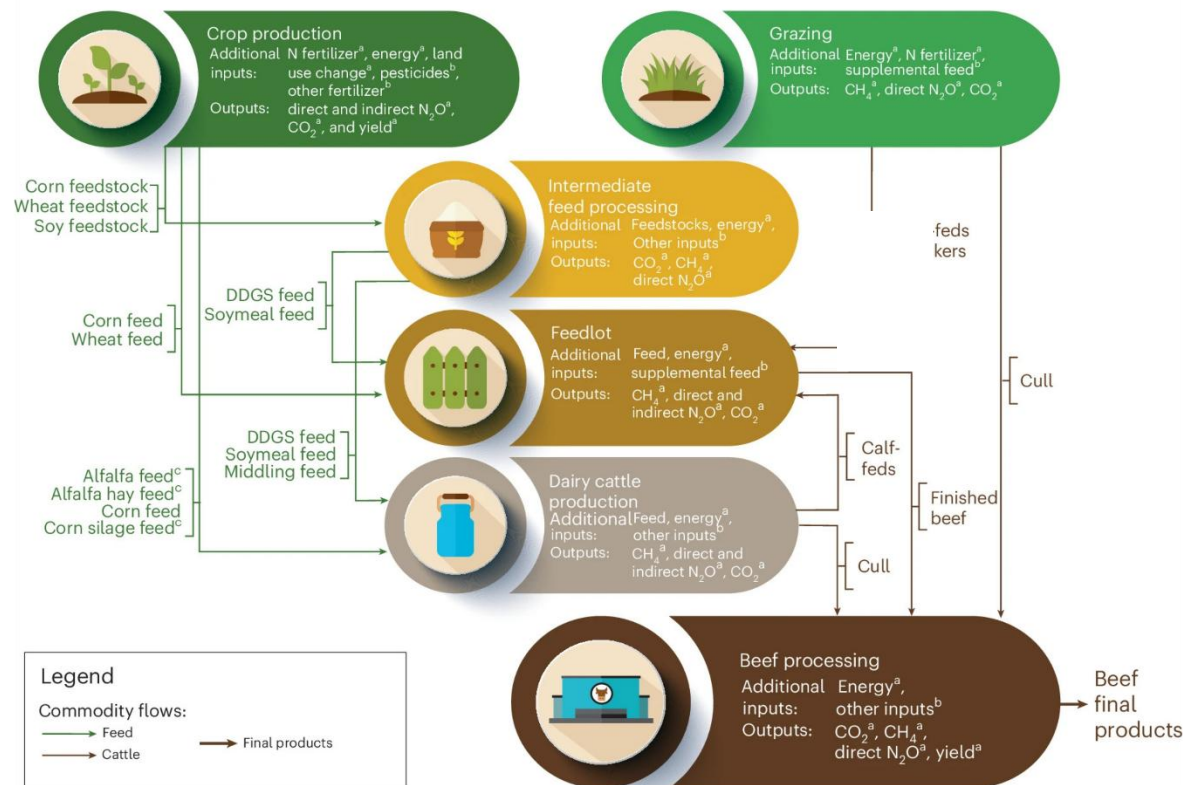

# Pioneering Solutions

There is no industry standard protocol for cattlehide traceability to birth farm, ISA independently developed **Greener Pastures™** to provide an effective solution.

We have committed to achieving 100% traceability from the birth farm for hides sourced from South America by the year 2030.

**ISA is integrated with the TrusTrace traceability platform.**

Greener Pastures Protocol

ISA Hide Sourcing Policy

ISA Hide Sourcing Traceability Map

ISA nextgenmaterials

ISA INDUSTRIAL LTD. MACAU (CHINA) | USA | VIETNAM | CHINA | HONG KONG (CHINA) [www.isanextgenmaterials.com](http://www.isanextgenmaterials.com)

# The only way to validate GHG emissions is through traceability

ISA is dedicated to reducing Green House Gas (GHG) emissions by offering **Greener Pastures™** hides with traceability to birth farm through exclusive supply chains from the US and South America.

## Modelled US beef LCA

US beef LCA system boundaries, commodity flows and spatial extent of environmental impact estimation

Source - <https://www.nature.com/articles/s43016-024-01031-9/figures/1>

**Transparent and responsible farming and ranching practices are essential for developing a more sustainable world.**